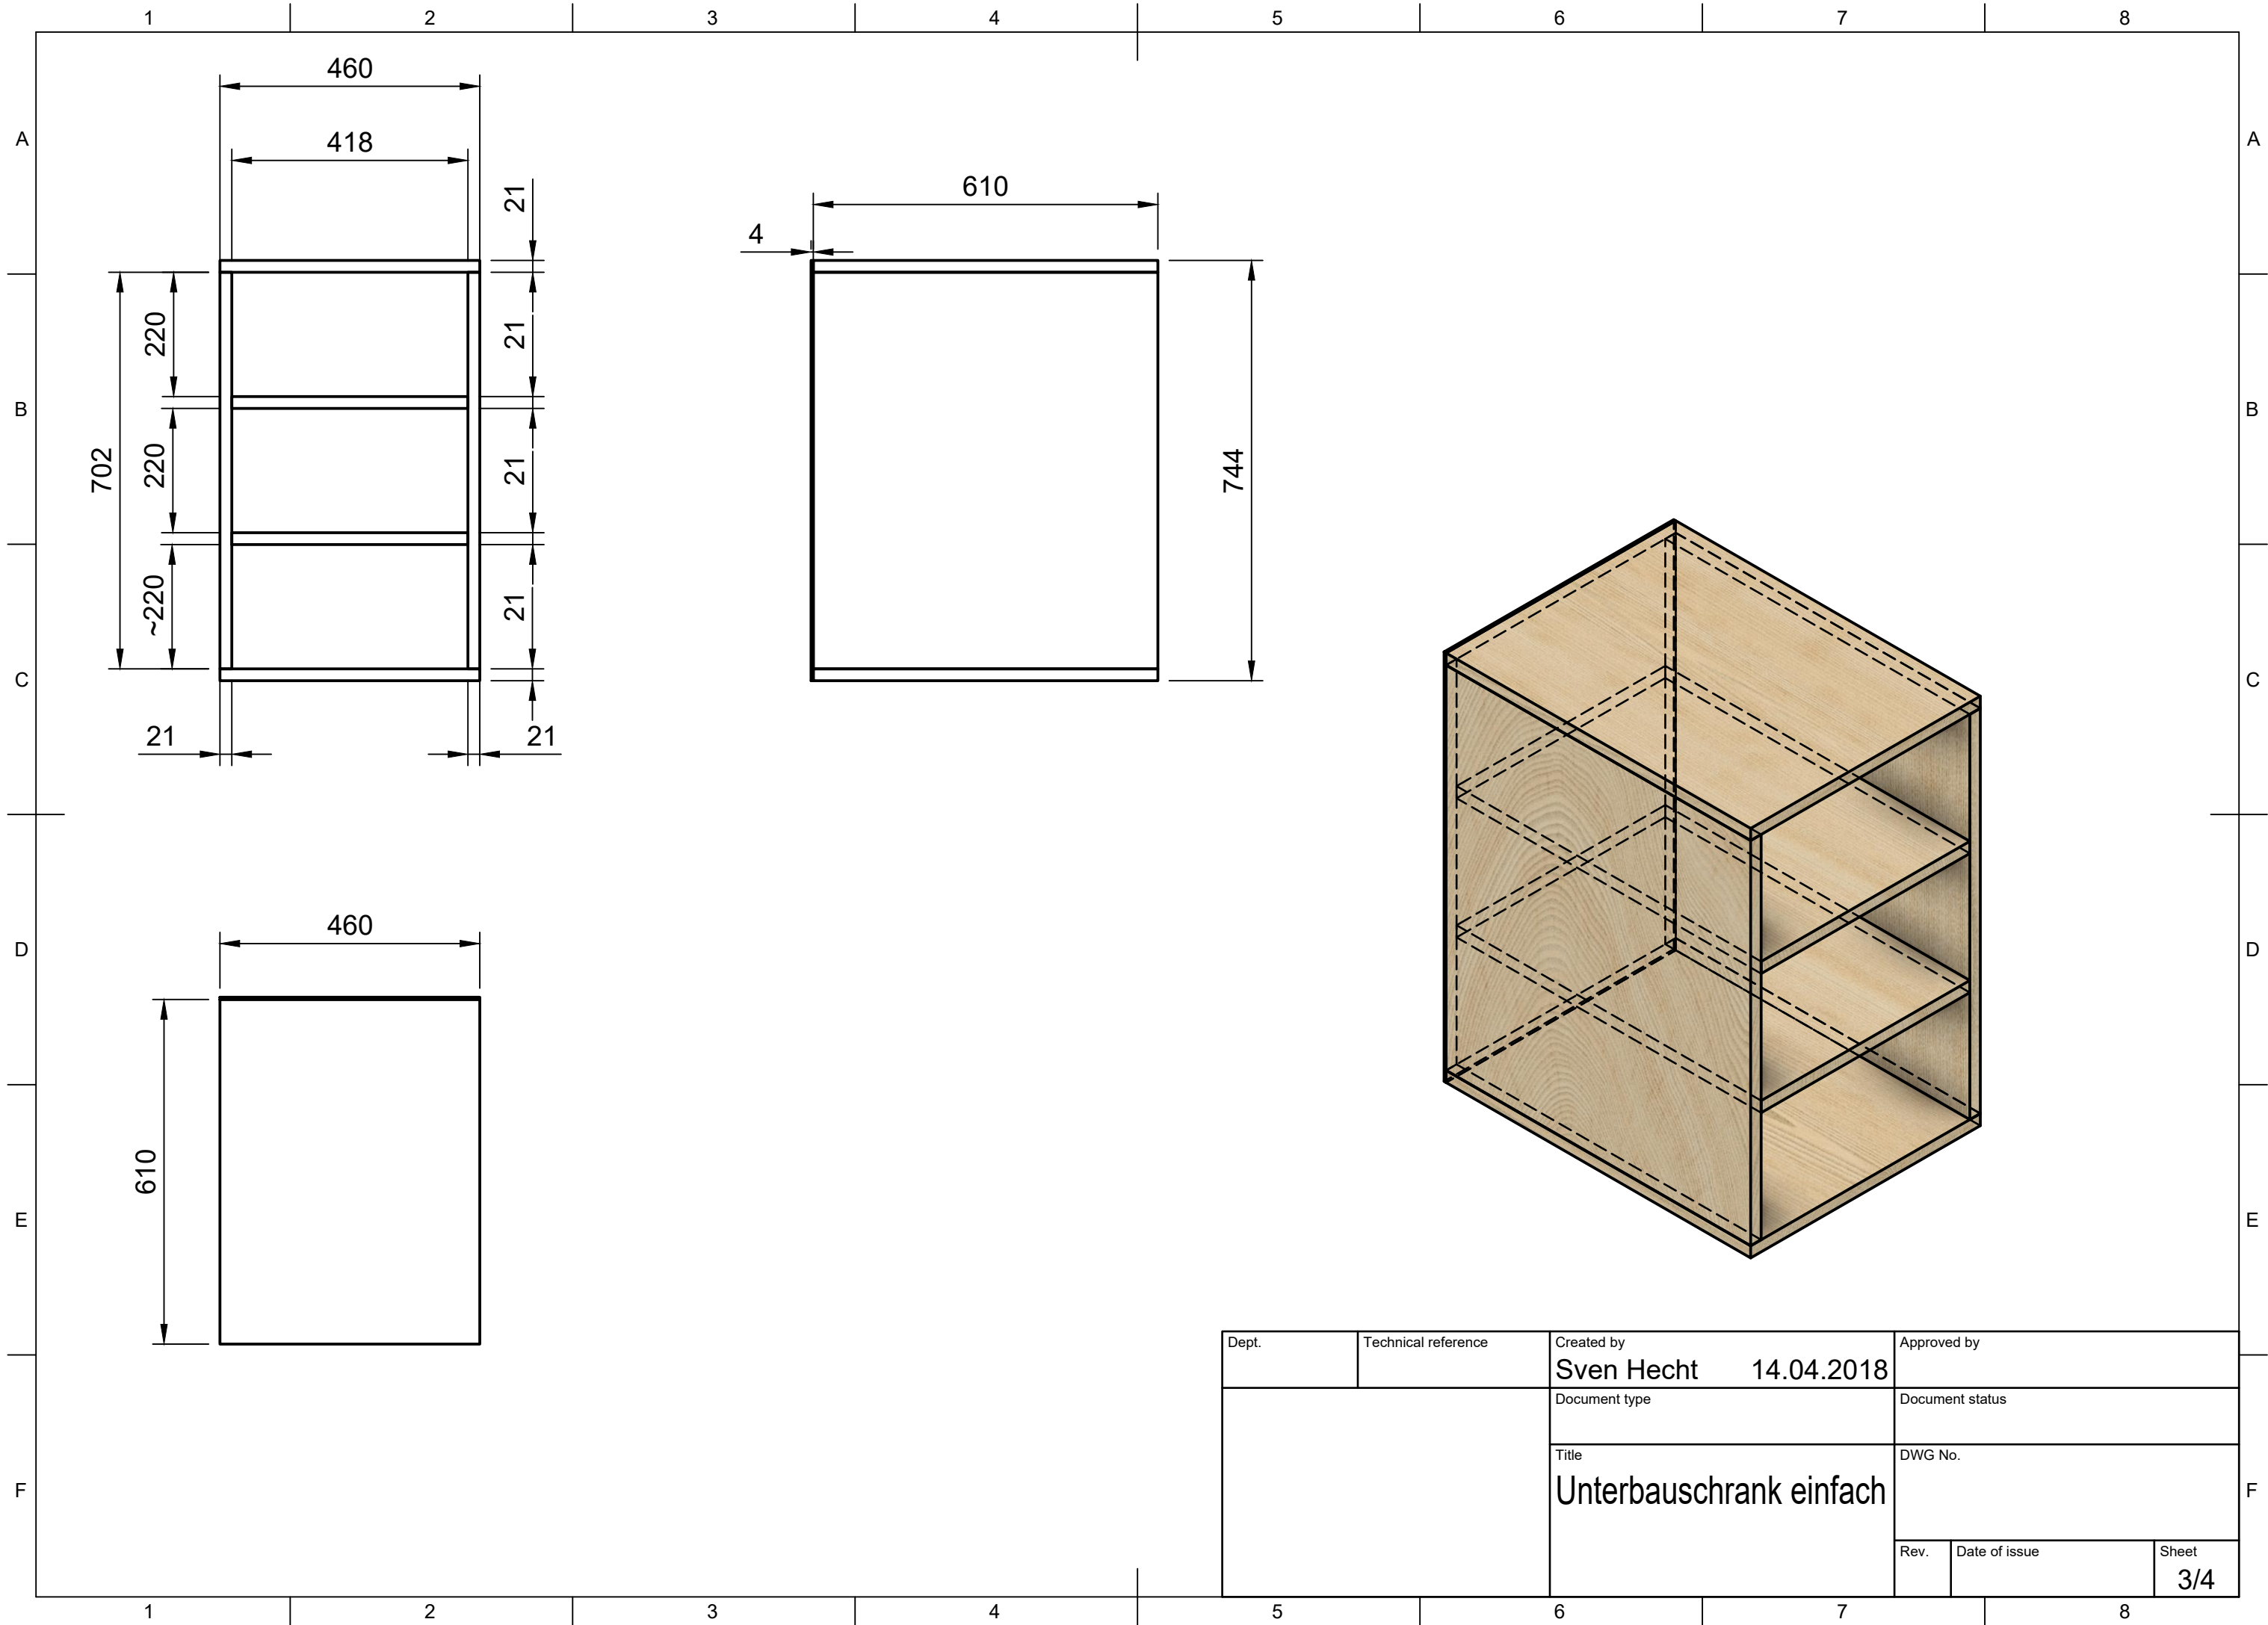

Dept.	Technical reference	Created by Sven Hecht	14.04.2018	Approved by
		Document type	Document status	
		Title Werkbank	DWG No.	
Rev.	Date of issue	Sheet	1/4	

Dept.	Technical reference	Created by Sven Hecht	14.04.2018	Approved by
		Document type	Document status	
		Title Unterbauschrank doppelt	DWG No.	
		Rev.	Date of issue	Sheet 2/4

Dept.	Technical reference	Created by Sven Hecht	14.04.2018	Approved by	
		Document type	Document status		
		Title Unterbauschrank einfach	DWG No.		
		Rev.	Date of issue	Sheet 3/4	

Dept.	Technical reference	Created by Sven Hecht	14.04.2018	Approved by
		Document type	Document status	
		Title Tischplatte	DWG No.	
Rev.	Date of issue	Sheet	4/4	