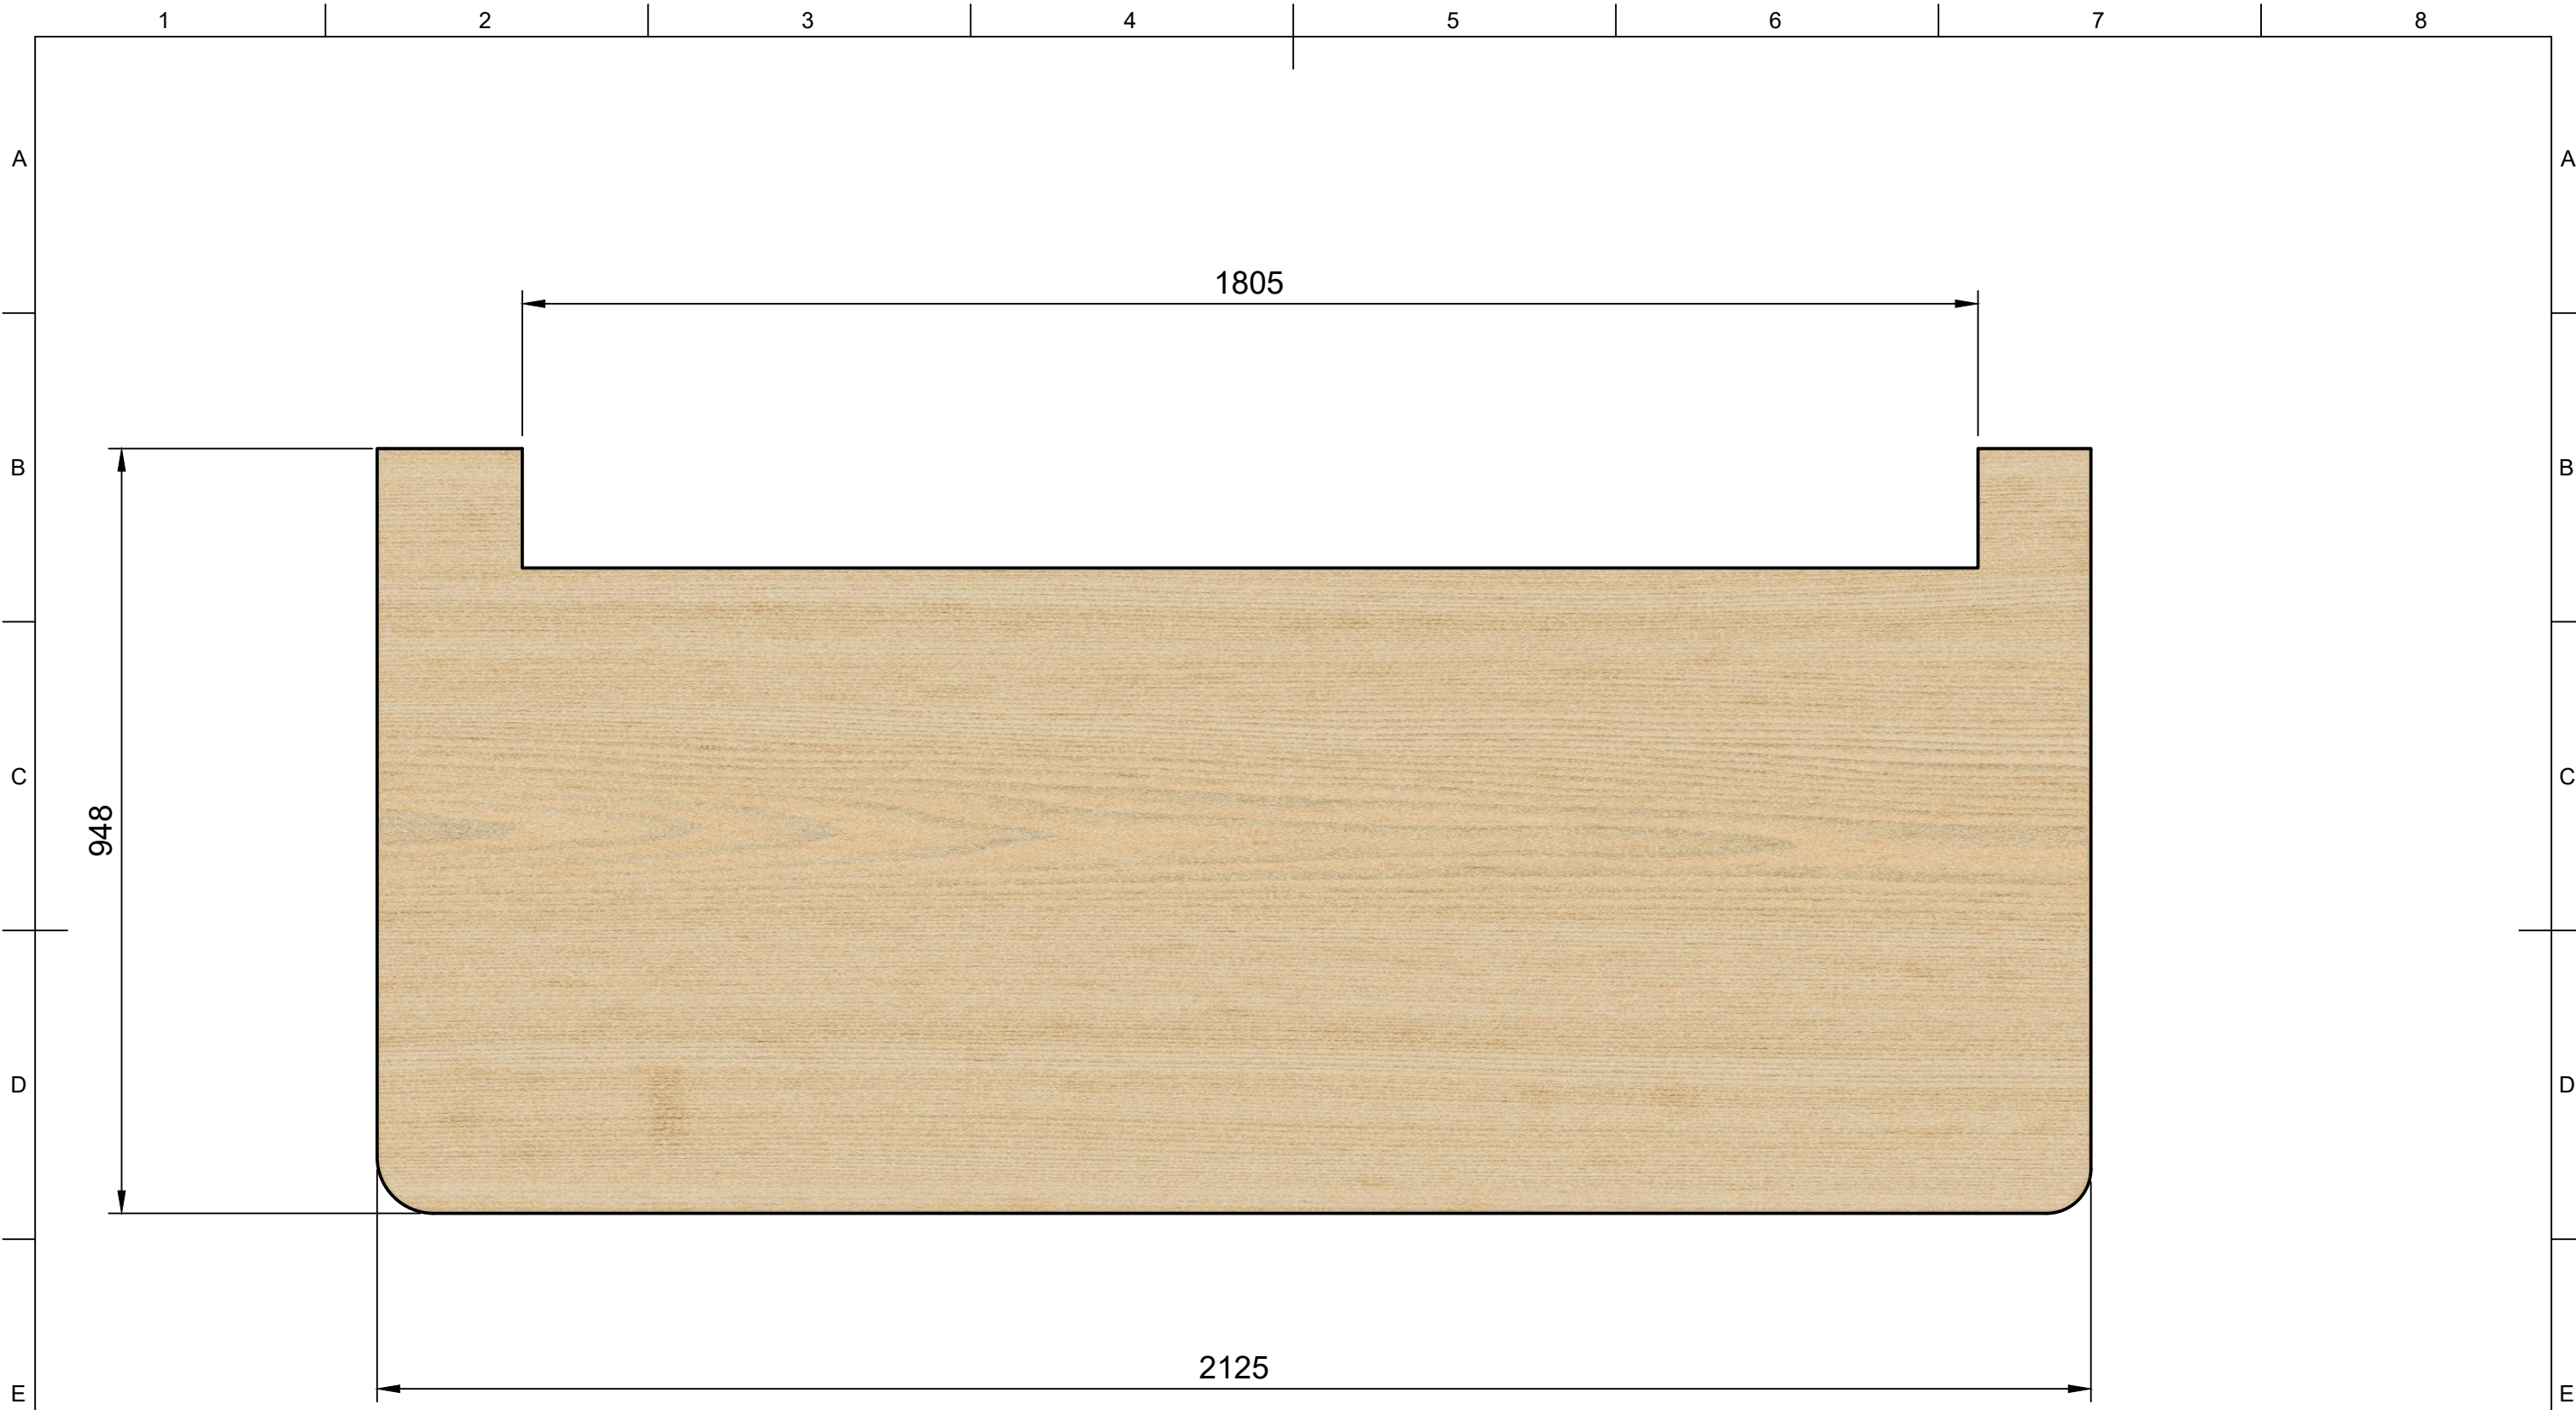

Dept.	Technical reference	Created by Sven Hecht	14.04.2018	Approved by
		Document type	Document status	
		Title Werkbank	DWG No.	
Rev.	Date of issue	Sheet	1/4	

Dept.	Technical reference	Created by Sven Hecht	14.04.2018	Approved by
		Document type	Document status	
		Title Unterbauschrank doppelt	DWG No.	
		Rev.	Date of issue	Sheet 2/4

Dept.	Technical reference	Created by Sven Hecht	14.04.2018	Approved by	
		Document type	Document status		
		Title Unterbauschrank einfach	DWG No.		
		Rev.	Date of issue	Sheet 3/4	

Dept.	Technical reference	Created by Sven Hecht	14.04.2018	Approved by
		Document type	Document status	
		Title Tischplatte	DWG No.	
Rev.	Date of issue	Sheet	4/4	