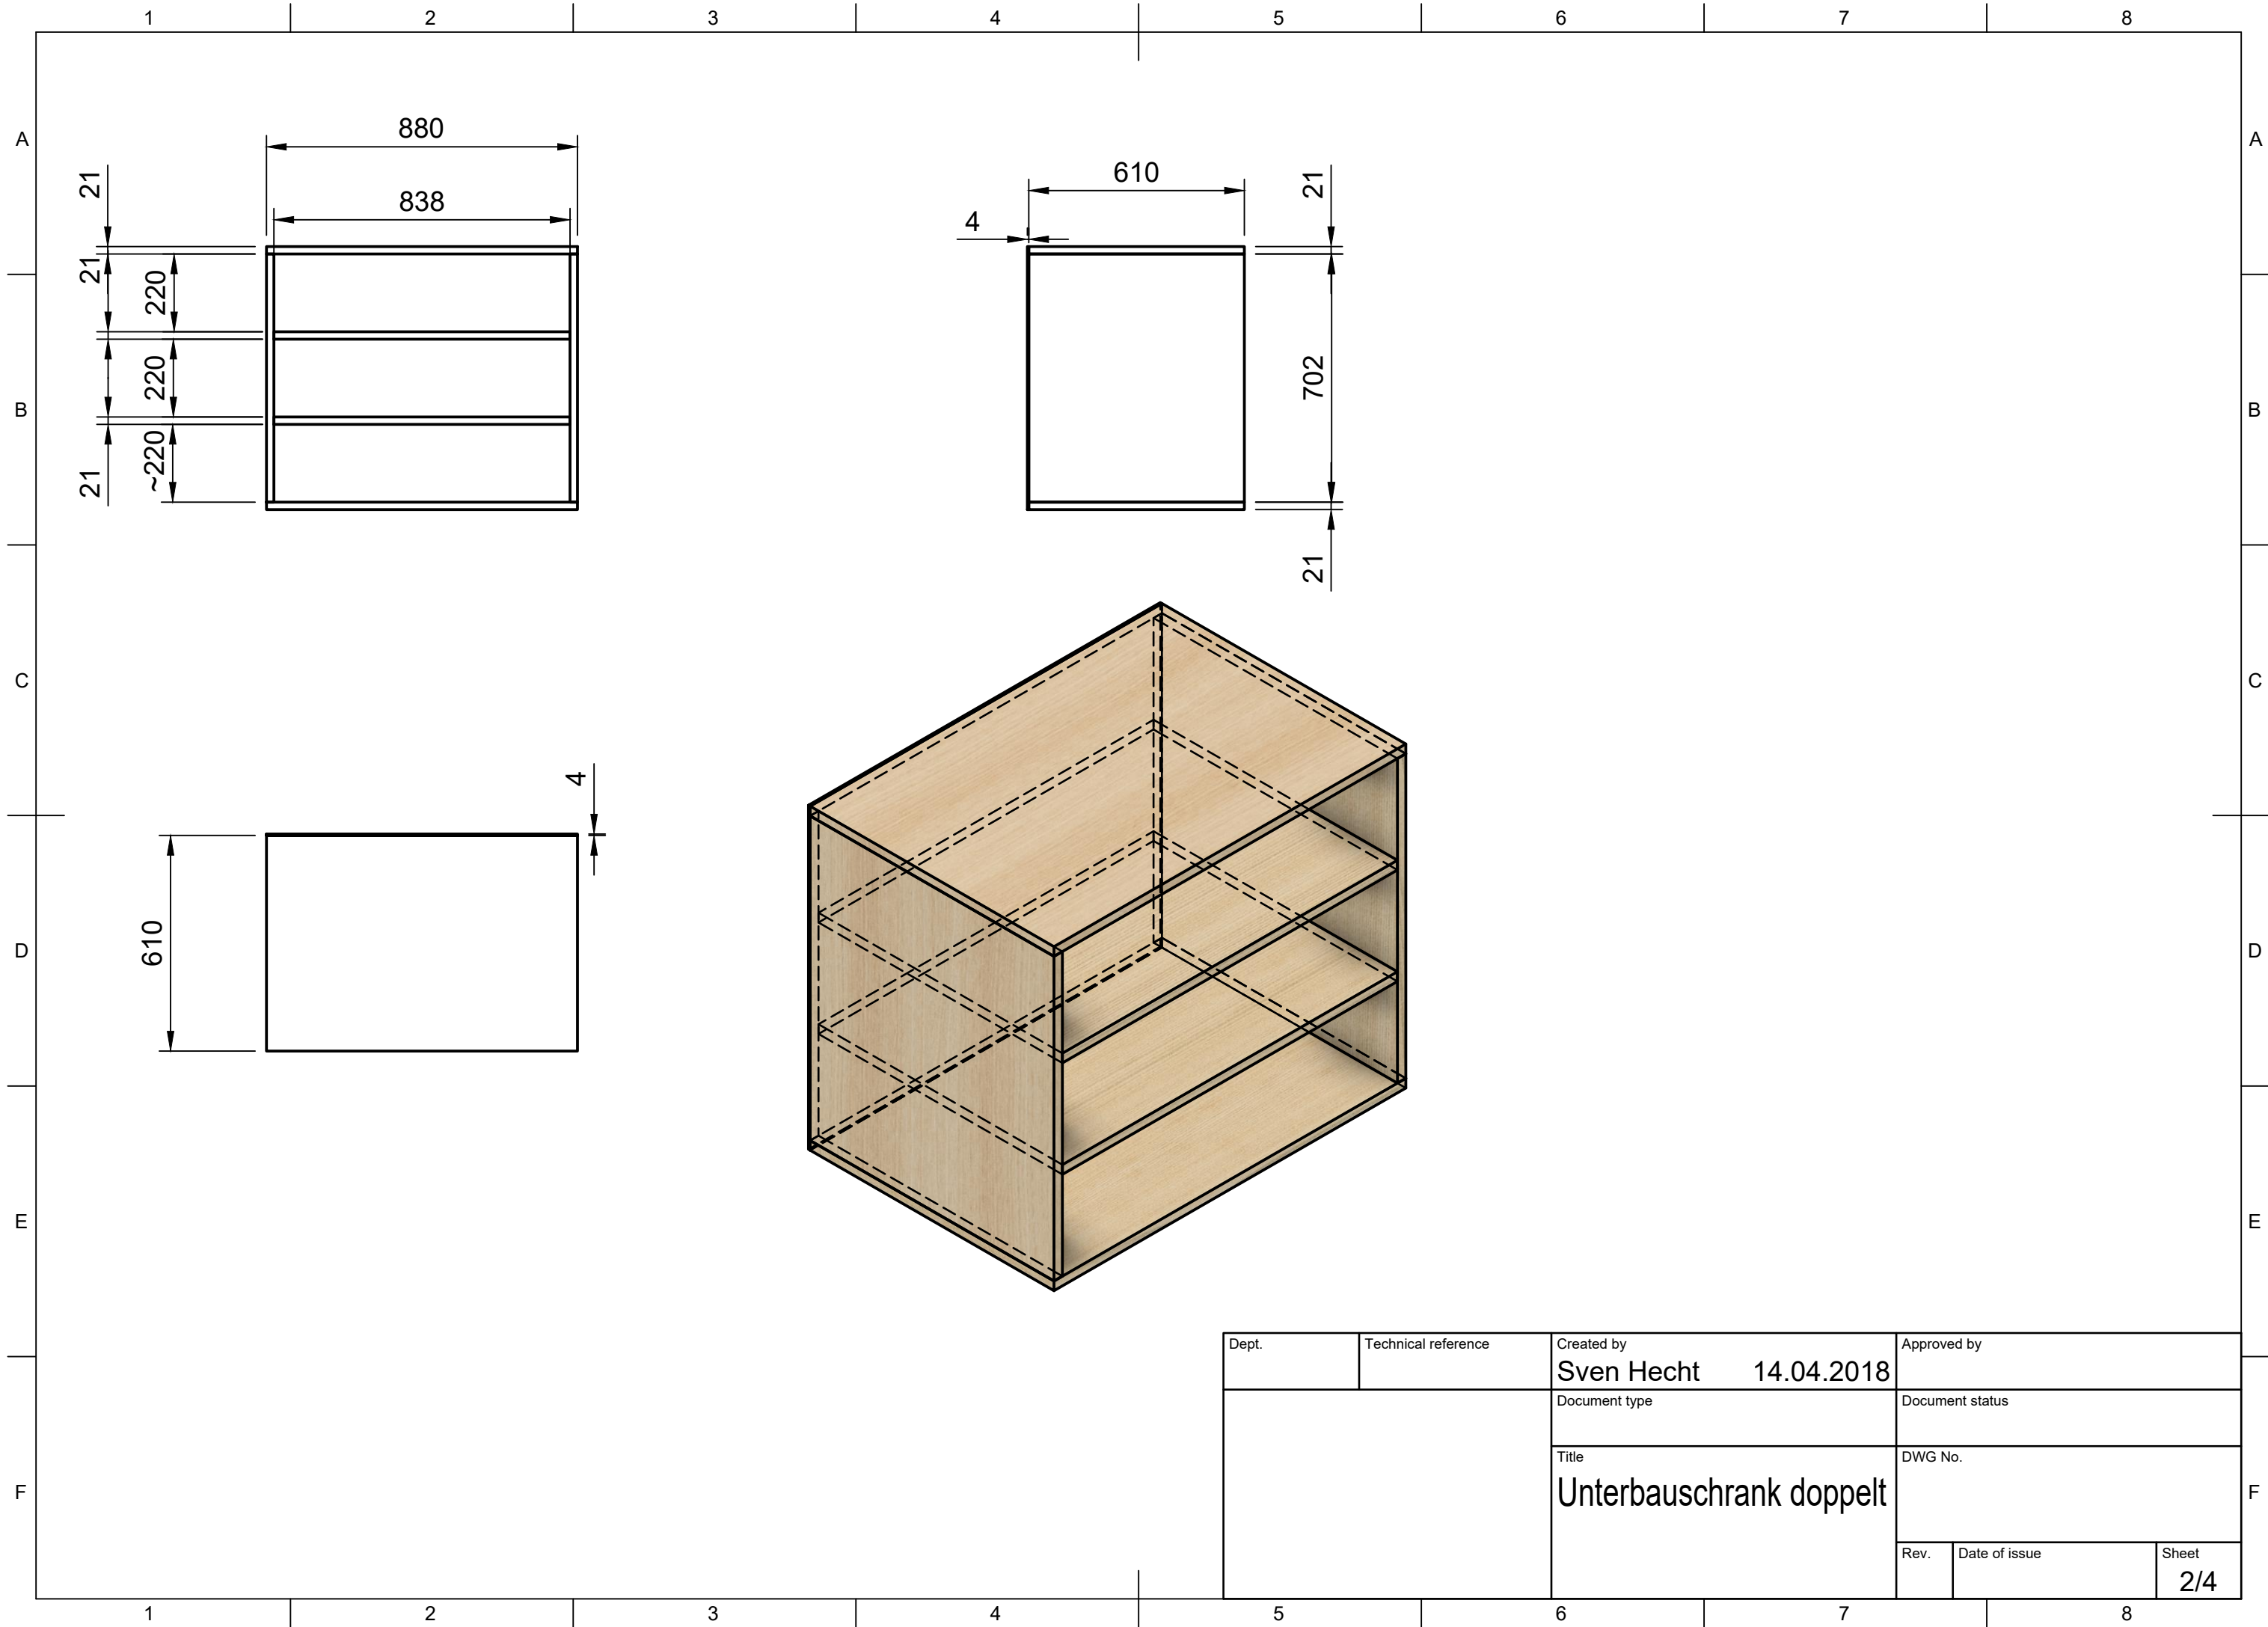

Dept.	Technical reference	Created by Sven Hecht	14.04.2018	Approved by
		Document type	Document status	
		Title Werkbank	DWG No.	
Rev.	Date of issue	Sheet	1/4	

Dept.	Technical reference	Created by Sven Hecht	14.04.2018	Approved by
		Document type	Document status	
		Title Unterbauschrank doppelt	DWG No.	
		Rev.	Date of issue	Sheet 2/4

Dept.	Technical reference	Created by Sven Hecht	14.04.2018	Approved by	
		Document type	Document status		
		Title Unterbauschrank einfach	DWG No.		
		Rev.	Date of issue	Sheet 3/4	

Dept.	Technical reference	Created by Sven Hecht	14.04.2018	Approved by
		Document type	Document status	
		Title Tischplatte	DWG No.	
Rev.	Date of issue	Sheet	4/4	